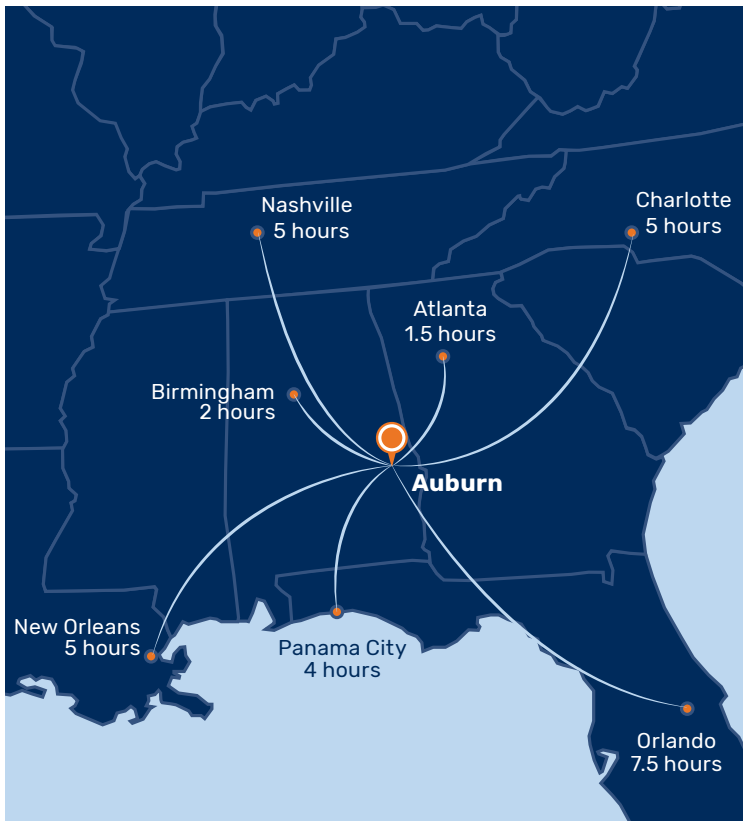

Atlanta, the largest city in the Southeast, is just 1.5 hours away and is home to America's busiest airport and more than a dozen Fortune 500 companies.

#42

Top Public Institutions

U.S. News & World Report, 2022

LOCATION

Small Town, Big Experience

Auburn is a small city with a mild climate and big opportunities. The city's downtown area is within walking distance of campus and includes a variety of restaurants and shops. Within a ten-minute drive, you can visit several movie theaters, go to a shopping mall, or explore Chewacla State Park and its 696 acres of hiking and camping.